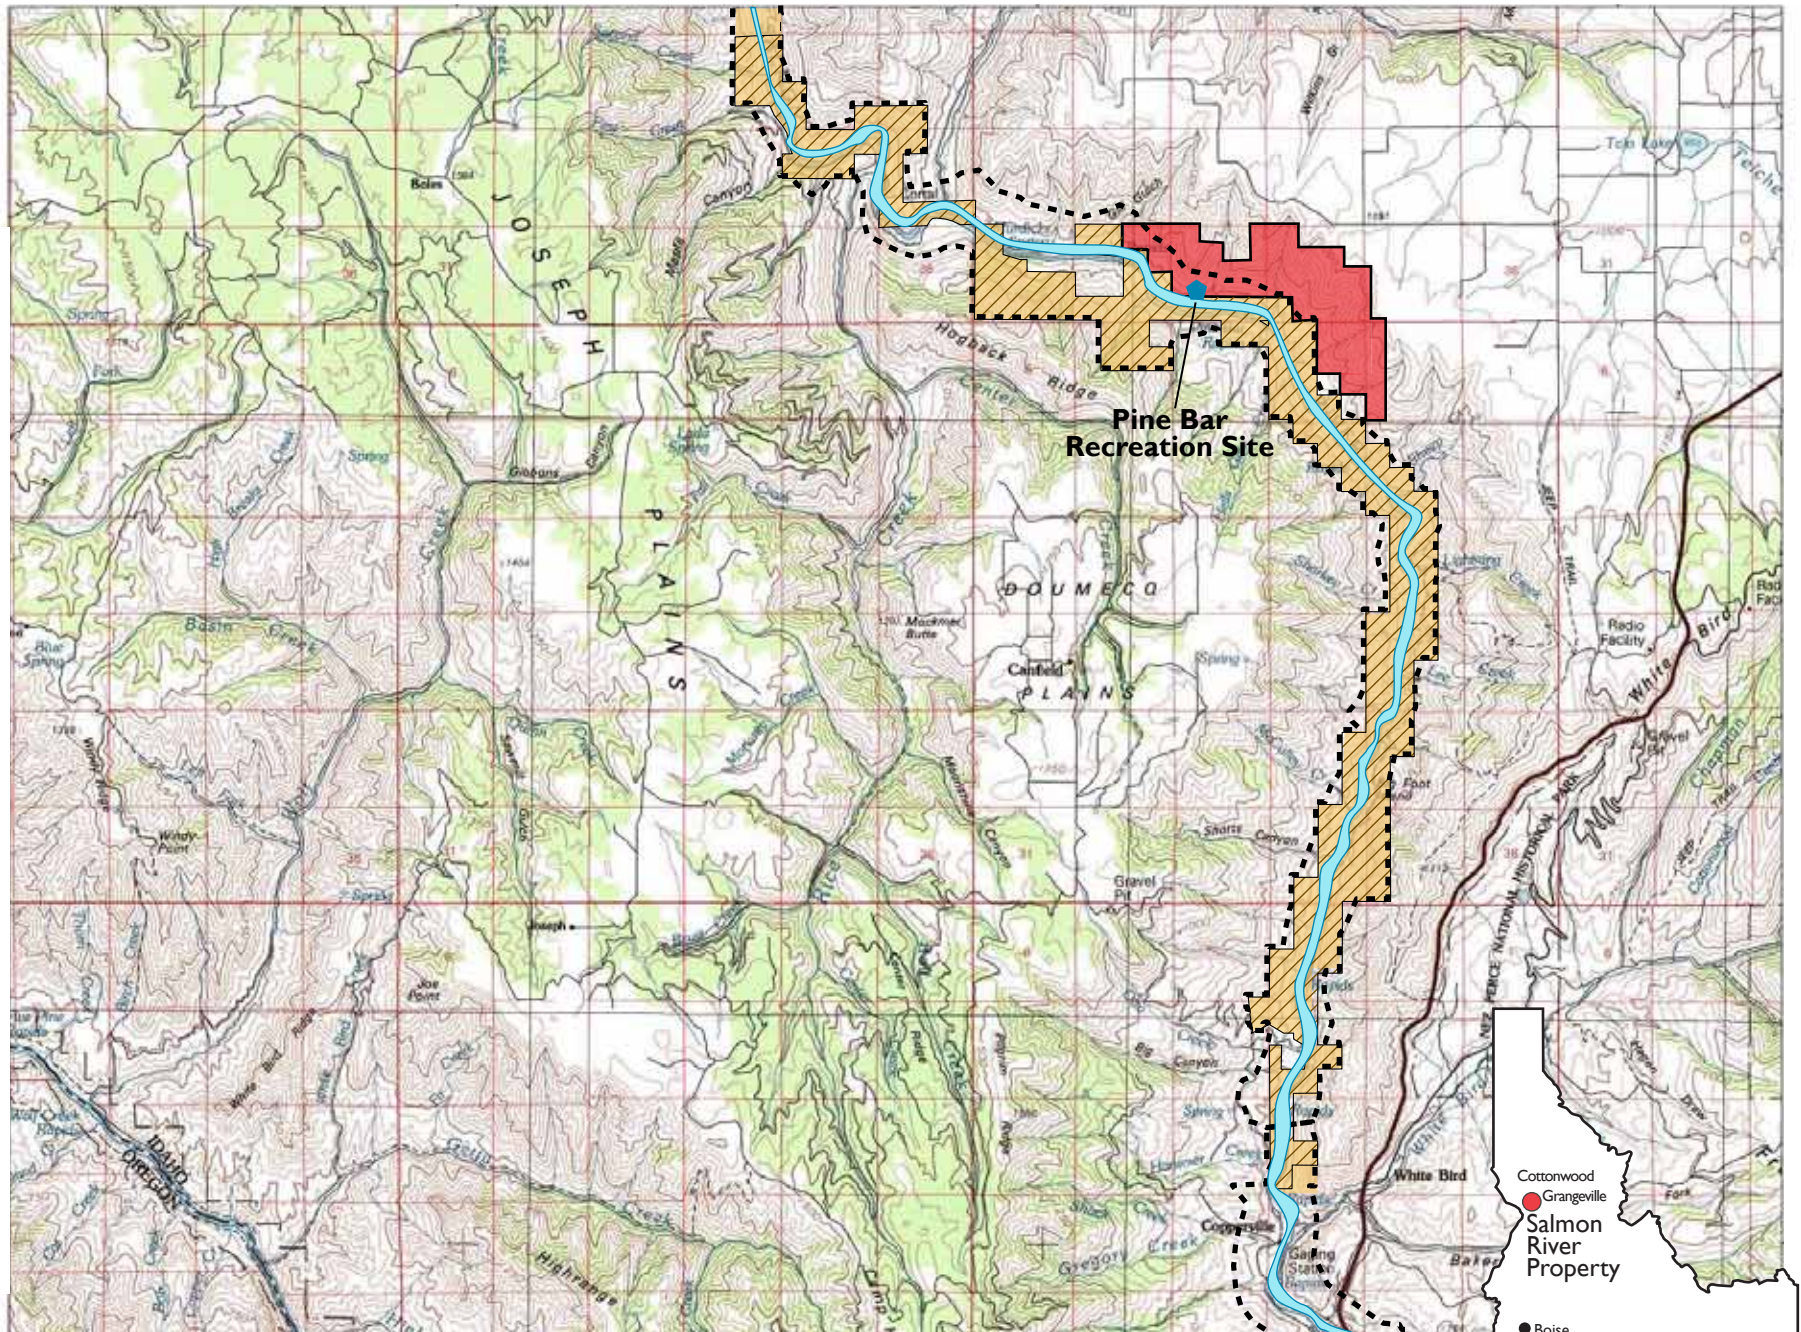

# Salmon River-Heitstuman Property

 Heitstuman property (1,284 acres)

 Area of Critical Environmental Concern

 BLM

 Special Recreation Management Area

 WESTERN RIVERS CONSERVANCY